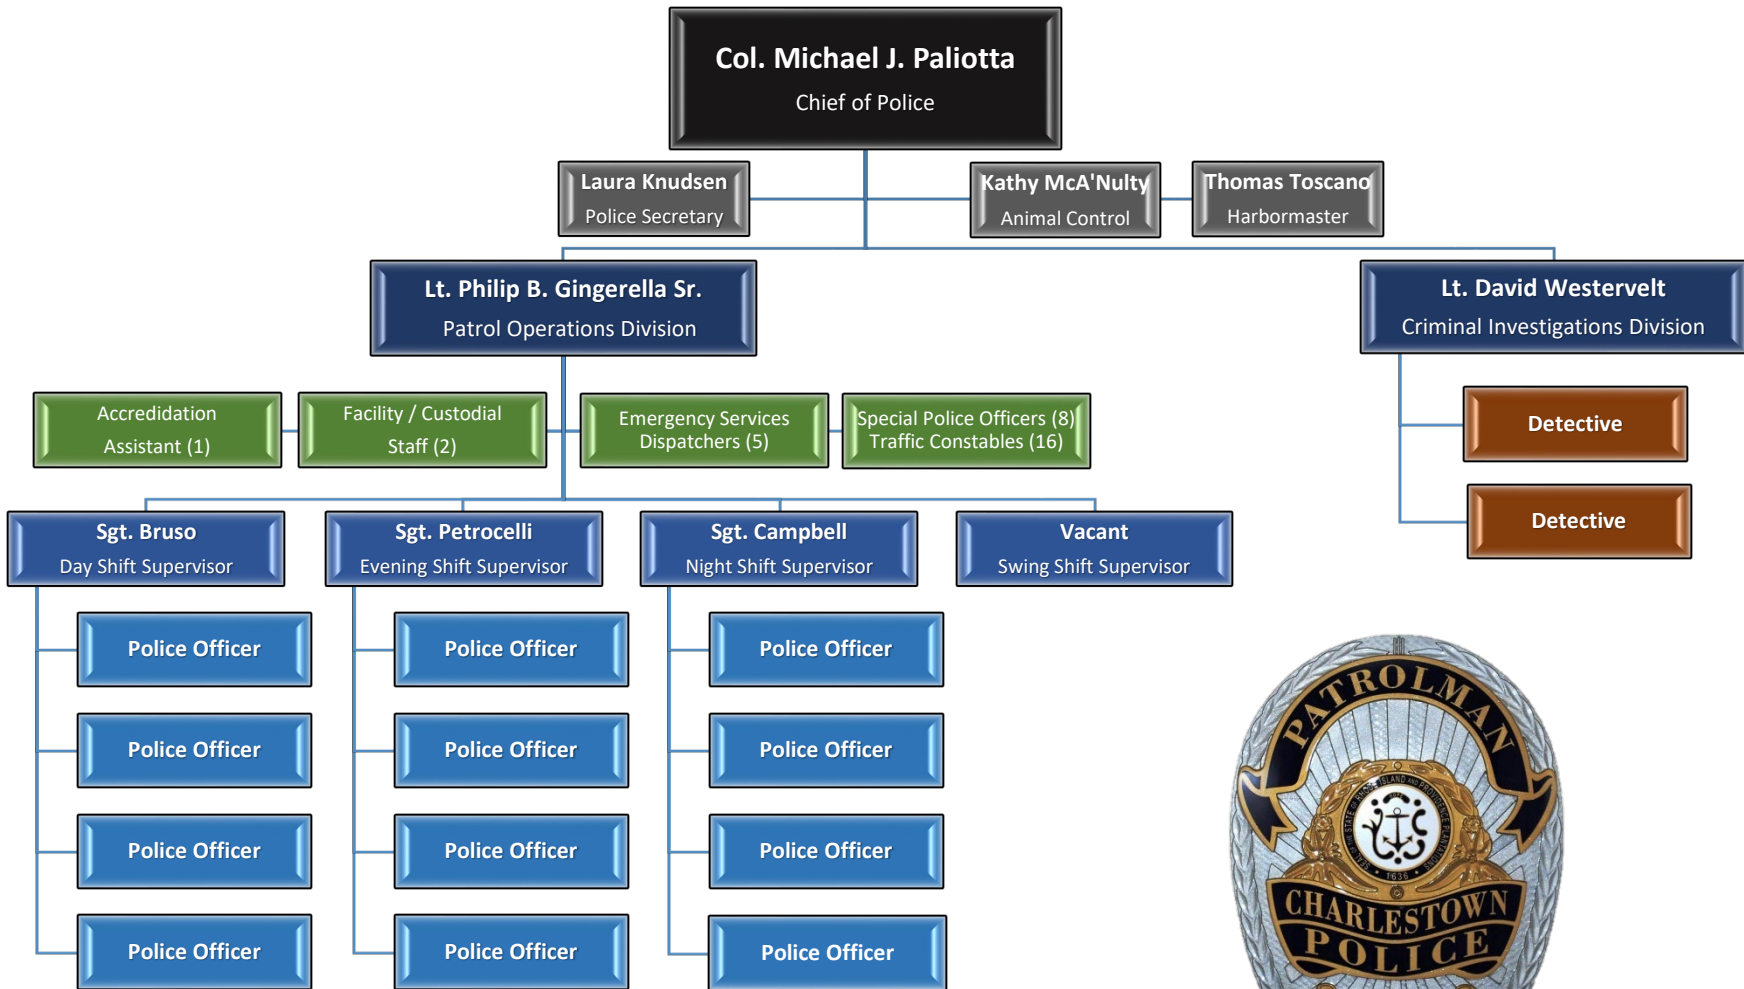

# CHARLESTOWN POLICE DEPARTMENT 2024 ORGANIZATIONAL CHART

~ A Rhode Island Accredited Law Enforcement Agency ~